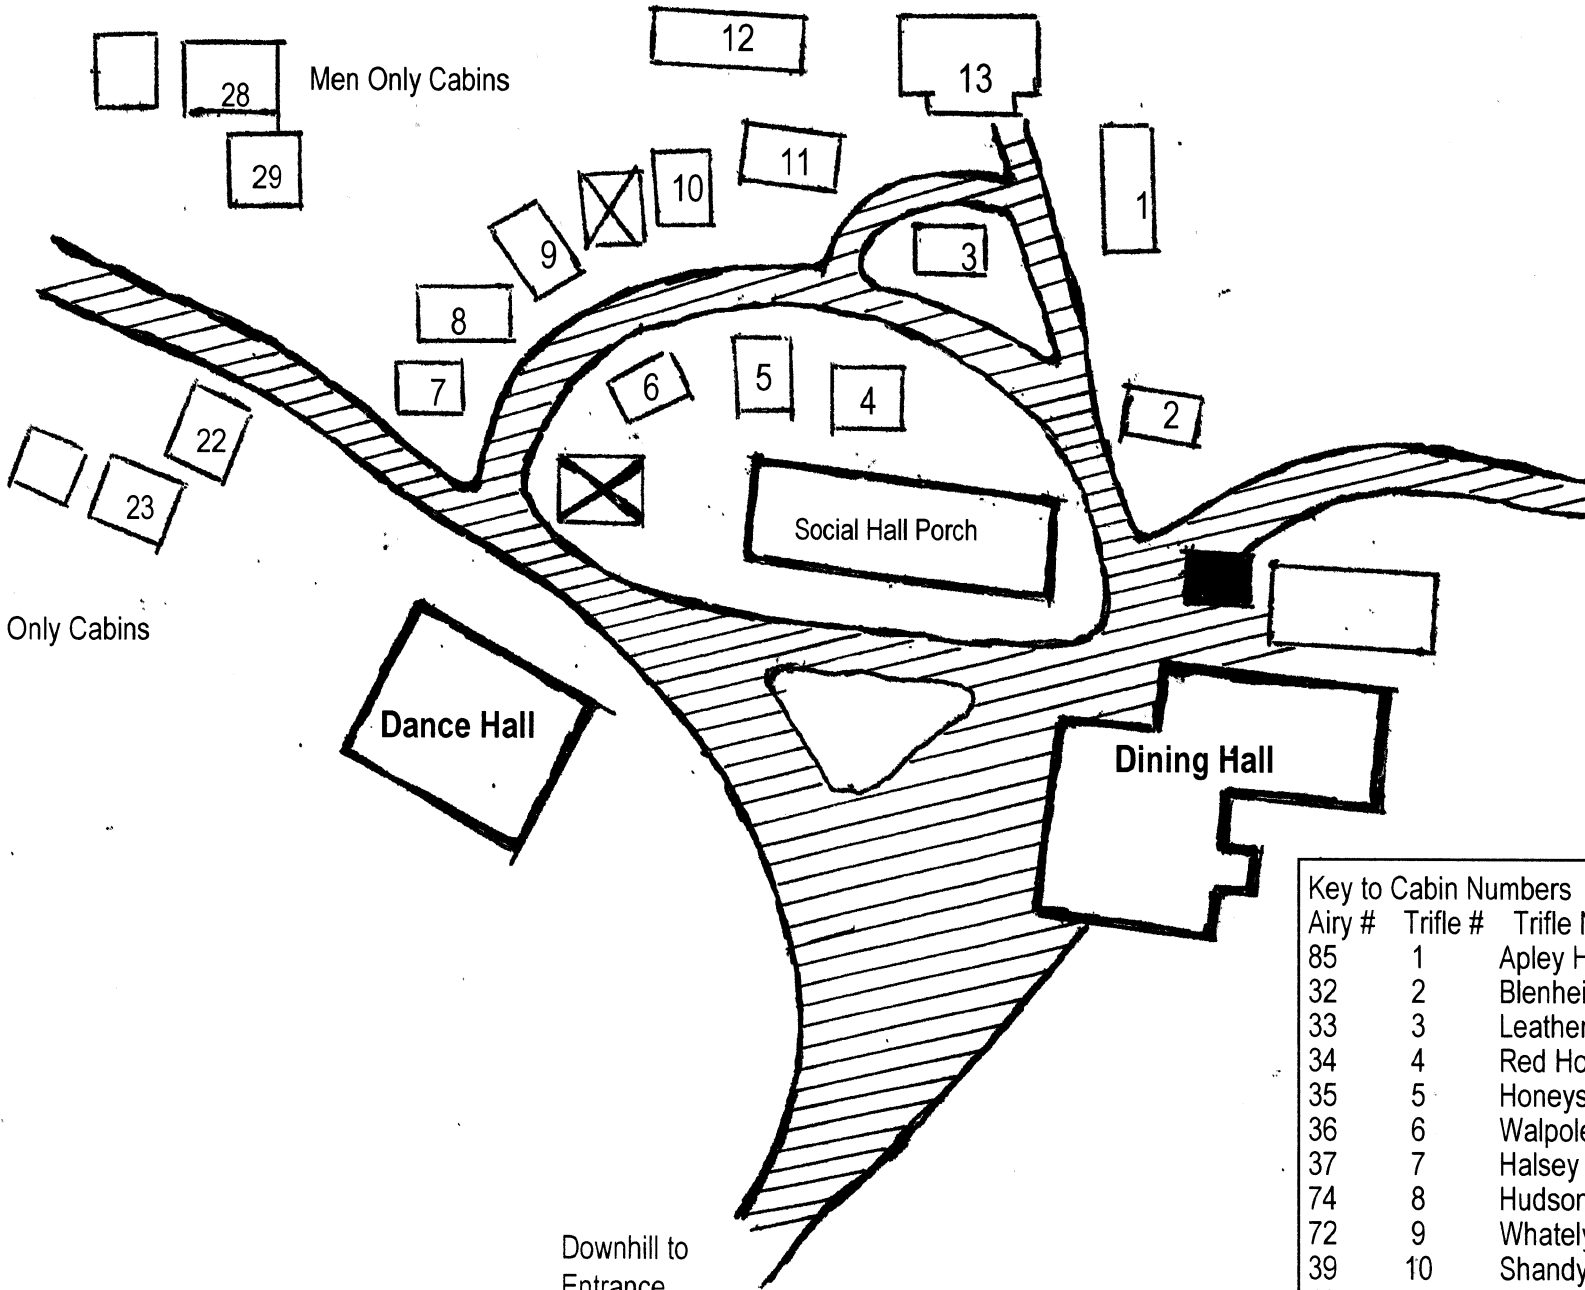

Women Only Cabins

Men Only Cabins

Downhill to
Entrance

Key to Cabin Numbers		
Airy #	Trifle #	Trifle Name
85	1	Apley House
32	2	Blenheim House
33	3	Leather Lake House
34	4	Red House
35	5	Honeysuckle Cottage
36	6	Walpole Cottage
37	7	Halsey Manor
74	8	Hudson Barn
72	9	Whately Barn
39	10	Shandy Hall
40	11	Well Hall
71	12	Westminster Hall
	13	Health Center
28-9	14	Men Only cabins
22-3	15	Women Only cabins