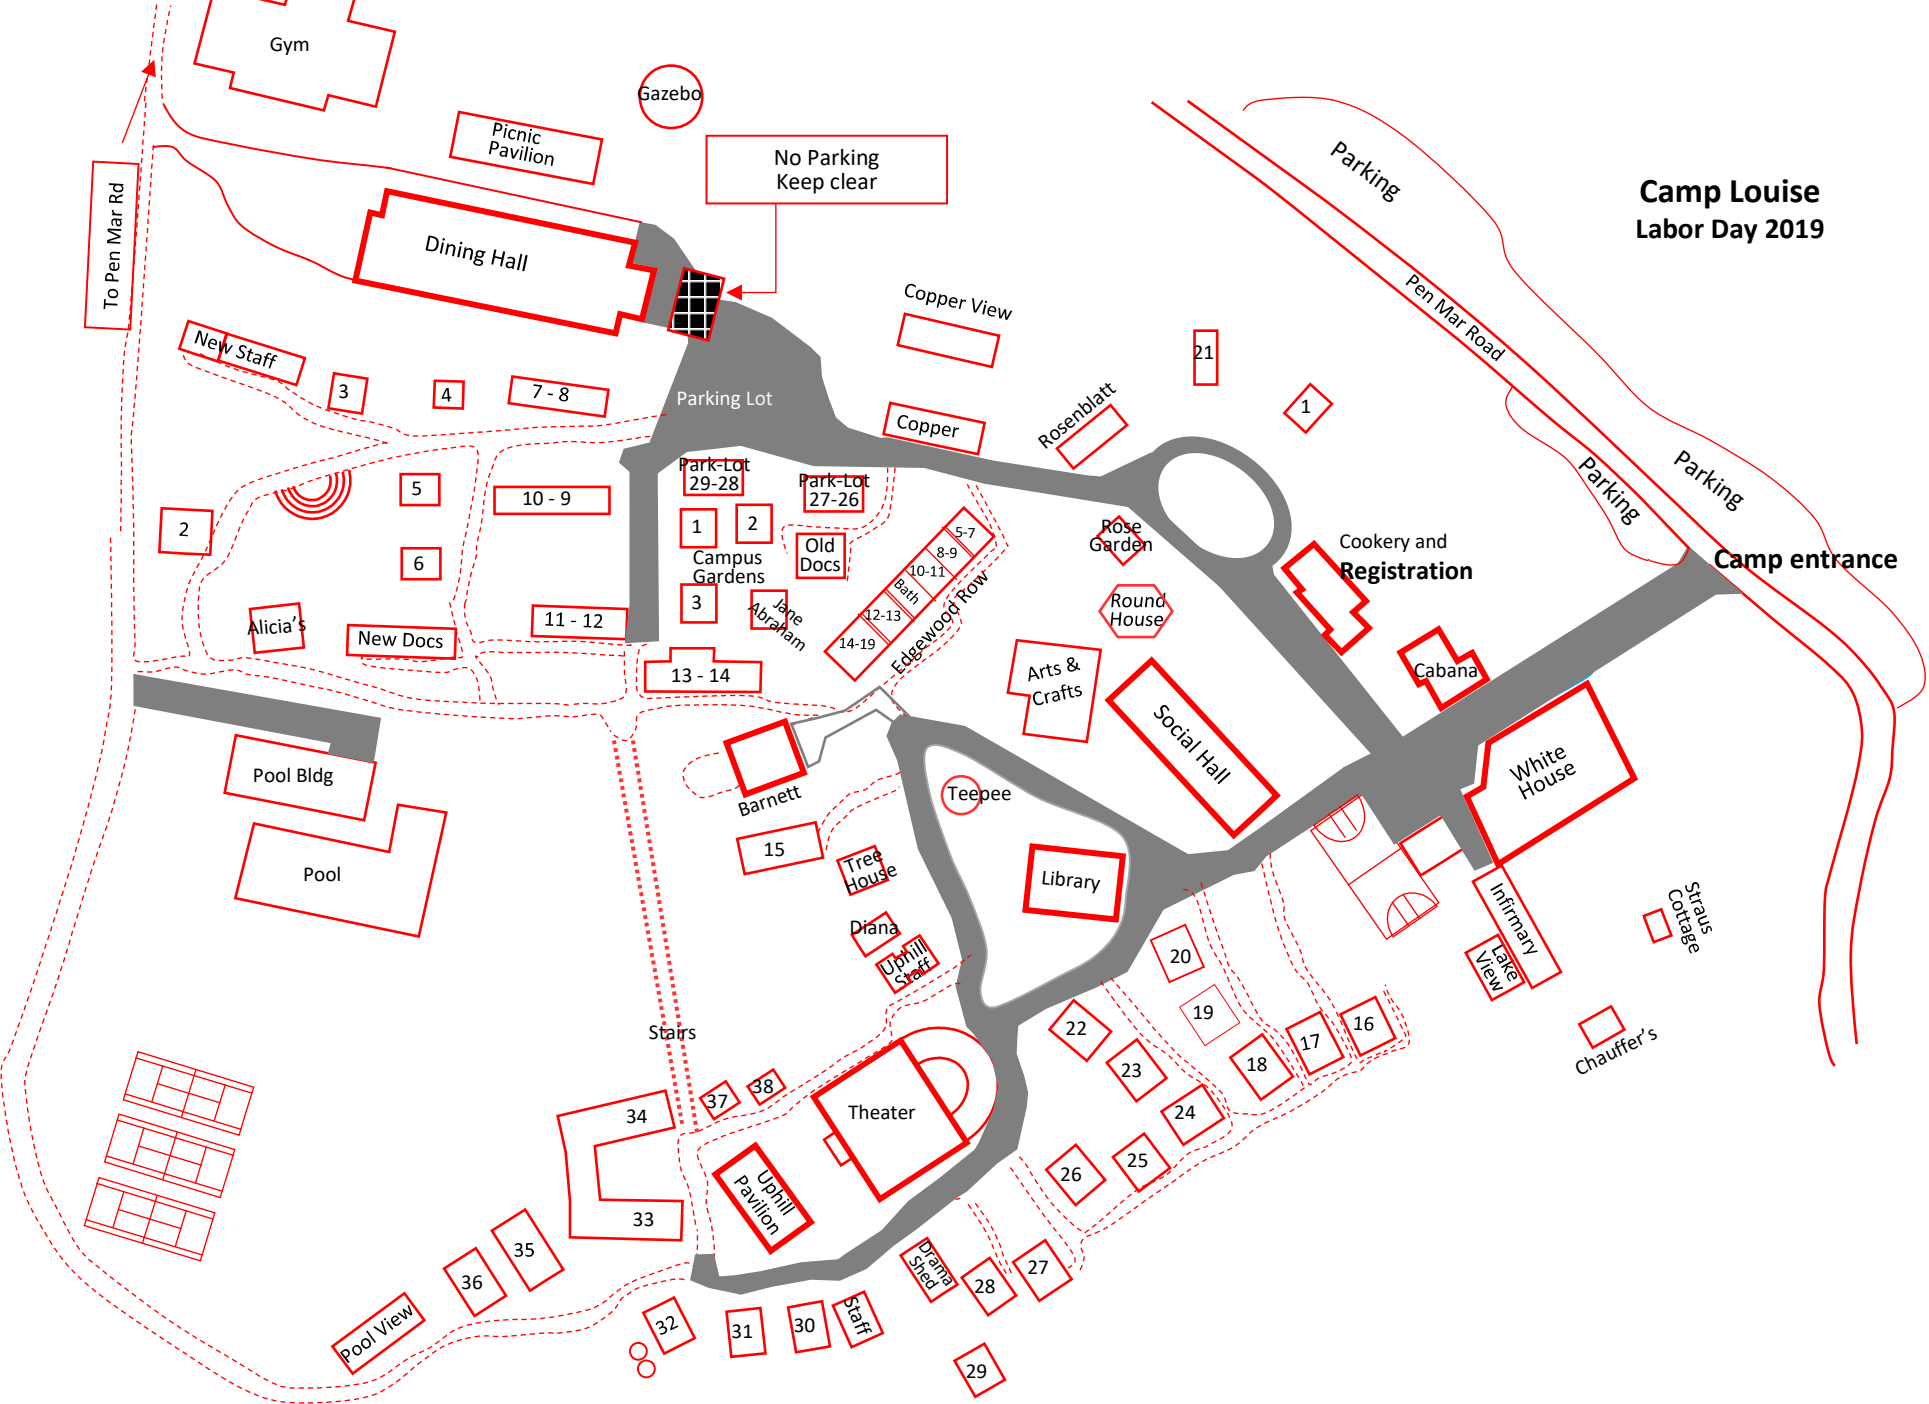

Camp Louise Labor Day 2019

To Pen Mar Rd

Gym

Picnic Pavilion

Gazebo

No Parking
Keep clear

Dining Hall

Parking

Pen Mar Road

New Staff

Copper View

Copper

Rosenblatt

21

1

Parking Lot

Park-Lot
29-28

Park-Lot
27-26

1

2

Campus
Gardens

Old
Docs

3

Jace
Abraham

5-7

8-9

10-11

12-13

Bath

14-19

Edgewood Row

Rose
Garden

Round
House

Cookery and
Registration

Camp entrance

Parking

Parking

2

5

10-9

6

11-12

Alicia's

New Docs

13-14

Arts &
Crafts

Social Hall

Cabana

White House

Pool Bldg

Pool

Barnett

15

Tree
House

Teepee

Library

Diana

Uphill
Staff

Infirmary

Lake
View

Straus
Cottage

Chauffer's

Stars

34

37

38

Theater

22

23

20

19

18

17

16

24

26

25

36

35

Pool View

32

31

30

Staff

28

27

Prana
Shed

29